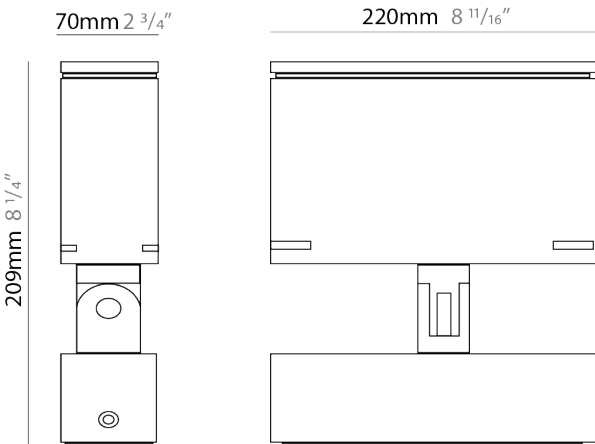

PROJECT	_____
TYPE	_____
SPECIFIER	_____
QUANTITY	_____
DATE	_____

TARGET SURFACE

E9F234- - _____
base number   Finish   Lens
                         Options   Options

1. To build a product code in our configurator select the specify button on the base model # product page
2. To build a manual product code on this datasheet choose from the options listed below in blue font and add the suffix to the base model #

GENERAL

Series: Target
Brand: Platek
Division: Exterior
Mounting Type: Surface
Mounting Location: Above Ground
Subcategory: Flood

PHYSICAL

Shape: Rectangle
Length (mm): 220
Length (in): 8 ¹¹/₁₆
Width (mm): 70
Width (in): 2 ³/₄
Height (mm): 213
Height (in): 8 ³/₈
Light Distribution: Adjustable / Direct
Screws: A4 stainless steel
Diffuser: Clear tempered glass
Fixture Finish: BLK / WHI / GRY / COR / ANT / BRZ
Fixture Material: Aluminum Die Cast
Cable Details: 2000mm Cable

ELECTRICAL

Lamp Type: LED
Total Output Wattage (W): 32
Dimming: DMX
Driver Included: No
Driver Location: Remote
Driver Type: Constant Current - Universal
Driver Class: Class 2
Input Voltage (V): 120 - 277
Constant Current (MA): 700

LED

Number of LEDs: 16
Color Temperature (°K): RGBW
CRI: >80 CRI
Lamp Life (hrs): 60000
Special LEDs offerings: RGBW

OPTICAL

Optic°: 9 / 24 / 48 / ELL
Adjustability: Rotational 330°; Tilt 90°

RATINGS AND CERTIFICATIONS

Certified By: Certified for North American Standards
IP rating: IP66
IK Rating: IK08
Bug Rating: B2 U0 G0