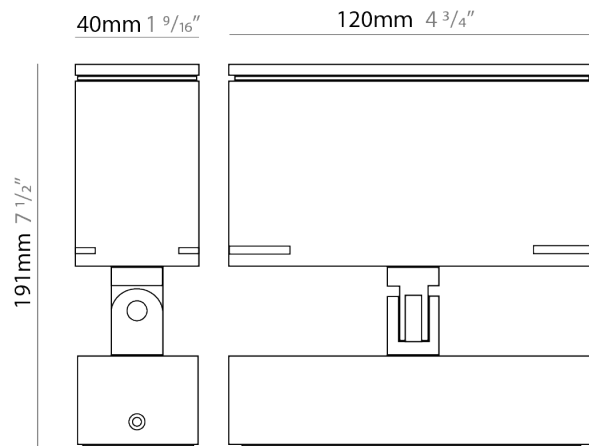

TARGET SURFACE

E9F232- _____ - _____
base number   Finish   Lens
                         Options   Options

1. To build a product code in our configurator select the specify button on the base model # product page
2. To build a manual product code on this datasheet choose from the options listed below in blue font and add the suffix to the base model #

GENERAL

Series: Target
Brand: Platek
Division: Exterior
Mounting Type: Surface
Mounting Location: Above Ground
Subcategory: Flood

PHYSICAL

Shape: Rectangle
Length (mm): 120
Length (in): 4 ¾
Width (mm): 40
Width (in): 1 ⅞
Height (mm): 191
Height (in): 7 ½
Light Distribution: Adjustable / Direct
Screws: A4 stainless steel
Diffuser: Clear tempered glass
Fixture Finish: [BLK / WHI / GRY / COR / ANT / BRZ](#)
Fixture Material: Aluminum Die Cast
Cable Details: 2000mm Cable

ELECTRICAL

Lamp Type: LED
Total Output Wattage (W): 8
Dimming: DMX
Driver Included: No
Driver Location: Remote
Driver Type: Constant Current - Universal
Driver Class: Class 2
Input Voltage (V): 120 - 277
Constant Current (MA): 700

LED

Number of LEDs: 4
Color Temperature (°K): RGBW
CRI: >80 CRI
Lamp Life (hrs): 60000
Special LEDs offerings: RGBW

OPTICAL

Optic°: [9 / 24 / 48 / ELL](#)
Adjustability: Tilt 90°

RATINGS AND CERTIFICATIONS

Certified By: Certified for North American Standards
IP Rating: IP66
IK Rating: IK08
Bug Rating: B3 U0 G0